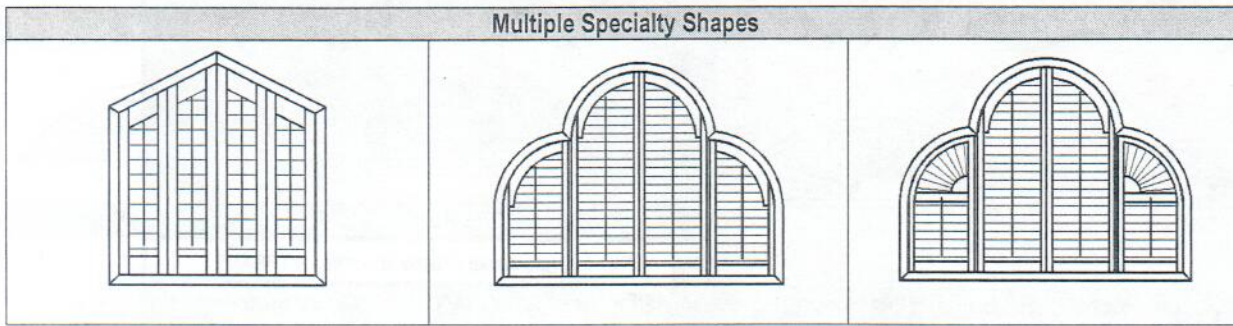

Hinged Specialty Shape With Frame (Operable Panels) *cont.*

Specialty Shape Frame Included in Rail – Z frame only (non-Operable Panels)

Eyebrow Sunburst	Elongated Eyebrow Sunburst	 Note: Louvers install directly into Frame				
						
Half Round Sunburst	Circle Sunburst					
		Left & Right Quarter Round Sunburst	Sunburst at Top Divider Strip	Sunburst w/ Horizontal Louvers	Circle with Horizontal Louvers	
				Octagon w/ Horizontal Louvers	Hexagon w/ Horizontal Louvers	Hexagon w. Straight Side
